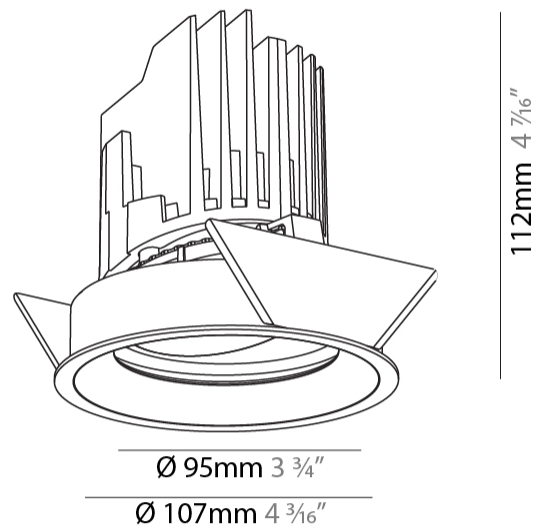

GENERAL

Series: Bioniq
Subseries: Bioniq Round Adjustable
Brand: Prolicht
Division: Architectural
Mounting Type: Recessed
Mounting Location: Ceiling
Subcategory: Downlight

PHYSICAL

Shape: Round
Diameter (mm): 107
Diameter (in): 4 3/16
Height (mm): 112
Height (in): 4 7/16
Ceiling Thickness (mm): 10 / 12.5 / 15
Ceiling Thickness (in): 3/8 or 1/2 or 9/16
Min. Recessing Depth (mm): 130
Min. Recessing Depth (in): 5 1/8
Light Distribution: Adjustable / Downlight
Weight (kg): 0.46
Weight (lbs): 1.01
Fixture Finish: SSR / BKV / CWI / CRY / HAB / UFT / ITA / RUA / FTG / MYG / LOD / PUS / FRO / FUP / KIA / POP / BLS / SPG / MEY / GOH / GUM / CHC / COM / ABZ / JAG / OBR / MOS / ROR
Fixture Material: Aluminum Die Cast
Cut-out Measurements: 98mm / 3 7/8"

OPTICAL

Reflector: 20 / 40 / 60
Adjustability: Rotational 355°, Tilt 30°

RATINGS AND CERTIFICATIONS

Certified By: Certified for North American Standards
IP rating: IP20

BIONIQ ROUND ADJUSTABLE RECESSED

A35227-