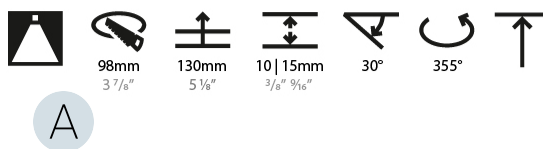

PHYSICAL

Shape: Round
Diameter (mm): 107
Diameter (in): 4 3/16
Height (mm): 112
Height (in): 4 7/16
Ceiling Thickness (mm): 10 / 12.5 / 15
Ceiling Thickness (in): 3/8 or 1/2 or 9/16
Min. Recessing Depth (mm): 130
Min. Recessing Depth (in): 5 1/8
Light Distribution: Adjustable / Downlight
Weight (kg): 0.46
Weight (lbs): 1.01
Fixture Finish: SSR / BKV / CWI / CRY / HAB / UFT / ITA / RUA / FTG / MYG / LOD / PUS / FRO / FUP / KIA / POP / BLS / SPG / MEY / GOH / GUM / CHC / COM / ABZ / JAG / OBR / MOS / ROR
Fixture Material: Aluminum Die Cast
Cut-out Measurements: 98mm / 3 7/8"

ELECTRICAL

Lamp Type: LED (Zhaga Standard)
Input Wattage (W): 16.5
Total Output Wattage (W): 14
Dimming: Tri-Mode (Non-Dimming and Phase Dimming (120Vac only) and 0-10V Dimming)
Driver Included: No
Driver Location: Recessed Housing
Driver Type: Constant Current - Universal
Driver Class: Class 2
Housing: See components
Input Voltage (V): 120 - 277
Constant Current (MA): 500

LED

Number of LEDs: 1
Color Temperature (°K): 2700 / 3000 / 3500 / 4000
Max. Delivered Lumen (lm): 930 / 960 / 1009 / 1030
Nominal Lumen (lm): 1386 / 1438 / 1511 / 1542
CRI: >90 CRI
Lamp Life (hrs): 50000

OPTICAL

Reflector: 20 / 40 / 60
Adjustability: Rotational 355°, Tilt 30°

RATINGS AND CERTIFICATIONS

Certified By: Certified for North American Standards
IP rating: IP20